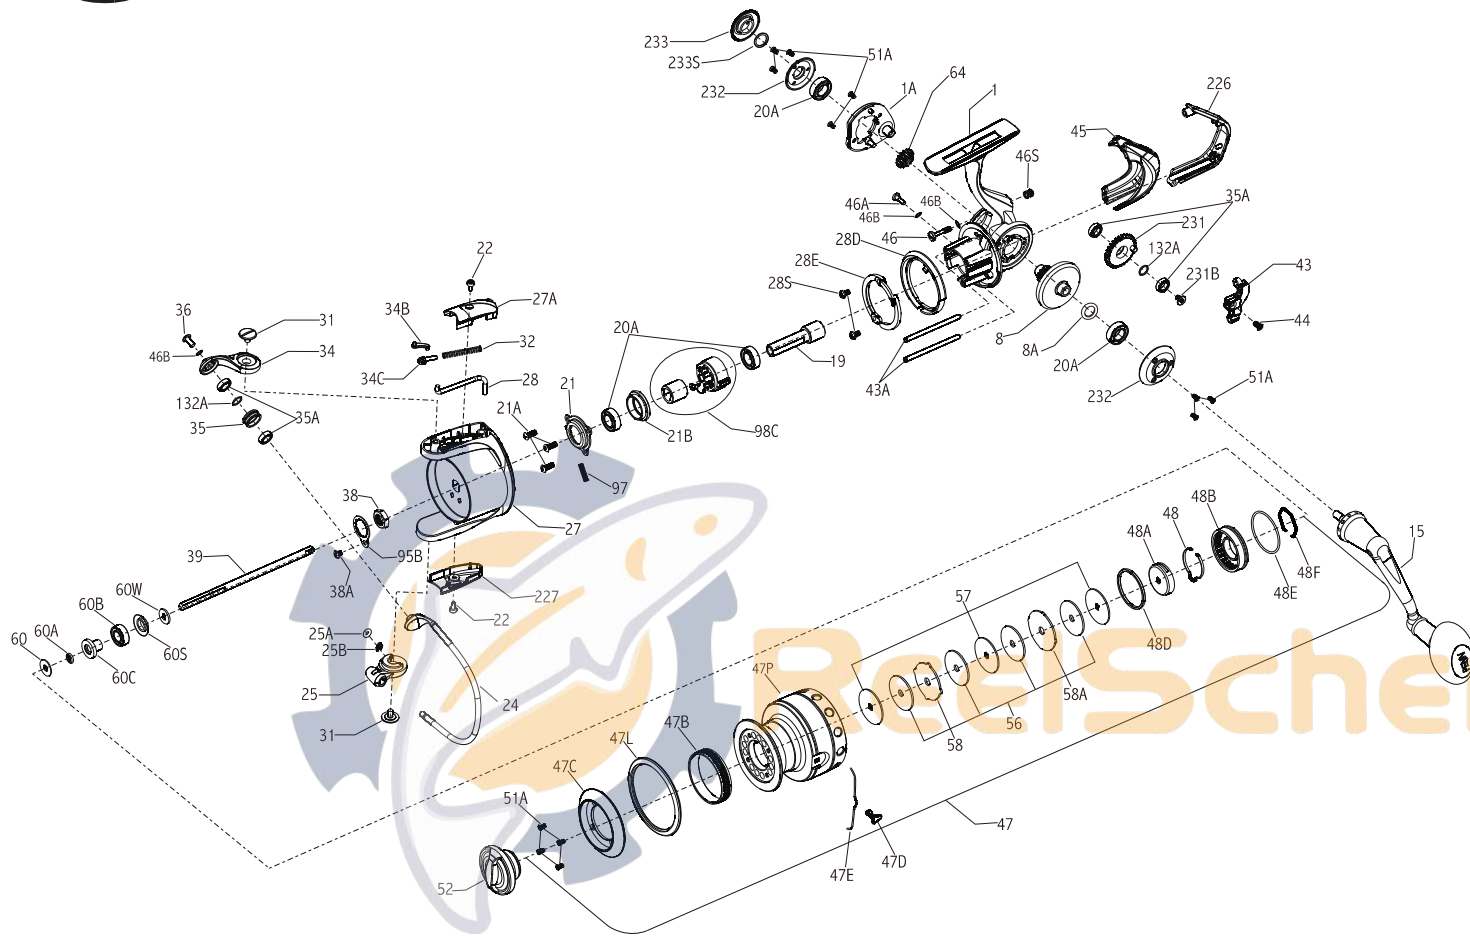

**PENN** PARTS LIST FOR MODEL 5000CQ

KEY NO.	PART NO.	DESCRIPTION
25B	1195592	25B-2000CQ Clip
27	1195595	27-5000CQ Rotor
27A	1195599	27A-5000CQ Bail Pivot Cover
28	1195603	28-5000CQ Trip Lever
28D	1195606	28D-5000CQ Friction Ring
28E	1195609	28E-5000CQ Friction Ring Cover
28S	1195611	28S-2000CQ Screw(2 Req.)
31	1195612	31-2000CQ Screw(2 Req.)
32	1195614	32-5000CQ Bail Spring
34	1195616	34-5000CQ Bail Arm
34B	1195618	34B-5000CQ Pivot Lever
34C	1195619	34C-2000CQ Pivot Arm
35	1195621	35-5000CQ Line Roller
35A	1195641	35A-2000CQ Ball Bearing(4 Req.)
36	1195642	36-2000CQ Screw
38	1195644	38-5000CQ Rotor Nut
38A	1195646	38A-2000CQ Screw
39	1195649	39-5000CQ Spool Shaft
43	1195653	43-5000CQ Crosswind Block
43A	1195657	43A-5000CQ Crosswind Block Pins(2 Req.)
44	1195659	44-2000CQ Screw
45	1195662	45-5000CQ Maintenance Hatch
46	1195664	46-2000CQ Screw
46A	1195665	46A-2000CQ Screw
46B	1222226	46B-2000CQ Washer(3 Req.)
46S	1195673	46S-2000CQ Spring
47	1195677	47-5000CQ Spool Assembly
47P	1197235	47P-5000CQ Spool
47B	1195684	47B-5000CQ Spool Band
47C	1195690	47C-5000CQ Spool Lip Cover
47D	1195692	47D-2000CQ Line Clip
47E	1195693	47E-2000CQ Line Clip Spring
47L	1195701	47L-5000CQ Spool Lip
48	1205228	48-5000CQ Spool Click
48A	1195706	48A-5000CQ Spool Click Retainer
48B	1195709	48B-5000CQ Spool Click Housing
48D	1195714	48D-5000CQ Spacer Ring
48E	1195717	48E-5000CQ O-Ring
48F	1251981	48F-5000CQ Clip
51A	1195720	51A-2000CQ Screw(12 Req.)
52	1195725	52-5000CQ Drag Knob Assembly
56	1195731	56-5000CQ Drag Washer HT-100(4 Req.)
57	1195742	57-5000CQ Keyed Washer(3 Req.)
58	1195746	58-5000CQ Earred Washer
58A	1195749	58A-5000CQ Earred Washer
60	1195752	60-5000CQ Spacer
60A	1195755	60A-2000CQ O-Ring
60B	1195757	60B-2000CQ Ball Bearing
60C	1195759	60C-5000CQ Bearing Sleeve
60S	1195761	60S-2000CQ Seal
60W	1195764	60W-5000CQ Spool Shaft Washer
64	1195768	64-5000CQ Idler Gear
95B	1195770	95B-2000CQ Rotor Locking Plate
97	1195772	97-2000CQ Clutch Spring
98C	1195774	98C-5000CQ Clutch/Sleeve Assembly
132A	1195778	132A-2000CQ Spacer(2 Req.)
226	1195786	226-5000CQ Rear Cover
227	1195796	227-5000CQ Cam Cover
231	1195807	231-5000CQ Crosswind Gear
231B	1195812	231B-2000CQ Screw
232	1195818	232-5000CQ Bearing Retainer(2 Req.)
233	1195825	233-5000CQ Bearing Cover
233S	1257635	233S-2000CQ O-Ring